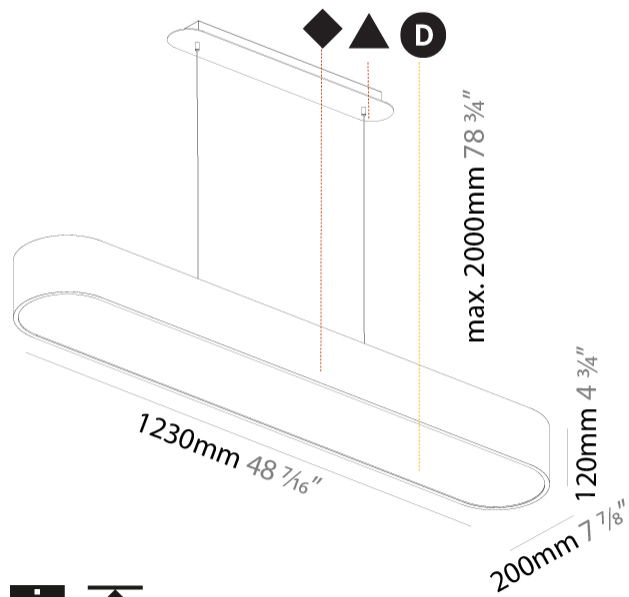

GENERAL

Series: Smoothy
Subseries: Smoothline
Brand: Prolicht
Division: Architectural
Mounting Type: Suspension
Mounting Location: Ceiling
Subcategory: Profile

PHYSICAL

Shape: Oblong
Length (mm): 1230
Length (in): 48 7/16
Width (mm): 200
Width (in): 7 7/8
Height (mm): 120
Height (in): 4 3/4
Max. Overall Height (mm): 2120
Max. Overall Height (in): 82 1/2
Light Distribution: Direct
Weight (kg): 8.855
Weight (lbs): 19.48
Diffuser: PMMA - Opal or Micro-Prism
Fixture Finish: SSR / BKV / CWI / CRY / HAB / UFT / ITA / RUA / FTG / MYG / LOD / PUS / FRO / FUP / KIA / POP / BLS / SPG / MEY / GOH / GUM / CHC / COM / ABZ / JAG / OBR / MOS / ROR
Fixture Material: Extruded Aluminum / Steel
Cable Details: 2000mm / 78 3/4"

ELECTRICAL

Lamp Type: LED (Zhaga Standard)
Input Wattage (W): 42
Total Output Wattage (W): 38
Dimming: Tri-Mode (Non-Dimming and Phase Dimming (120Vac only) and 0-10V Dimming)
Driver Included: Yes
Driver Location: Integrated
Driver Type: Constant Current - Universal
Driver Class: Class 1
Input Voltage (V): 120 - 277
Constant Current (MA): 500

LED

Number of LEDs: 12
Color Temperature (°K): 3000 / 3500 / 4000
Max. Delivered Lumen (lm): 2920 / 3146 / 3210
CRI: >80 CRI
Lamp Life (hrs): 50000

OPTICAL

RATINGS AND CERTIFICATIONS

Certified By: Certified for North American Standards
IP rating: IP20